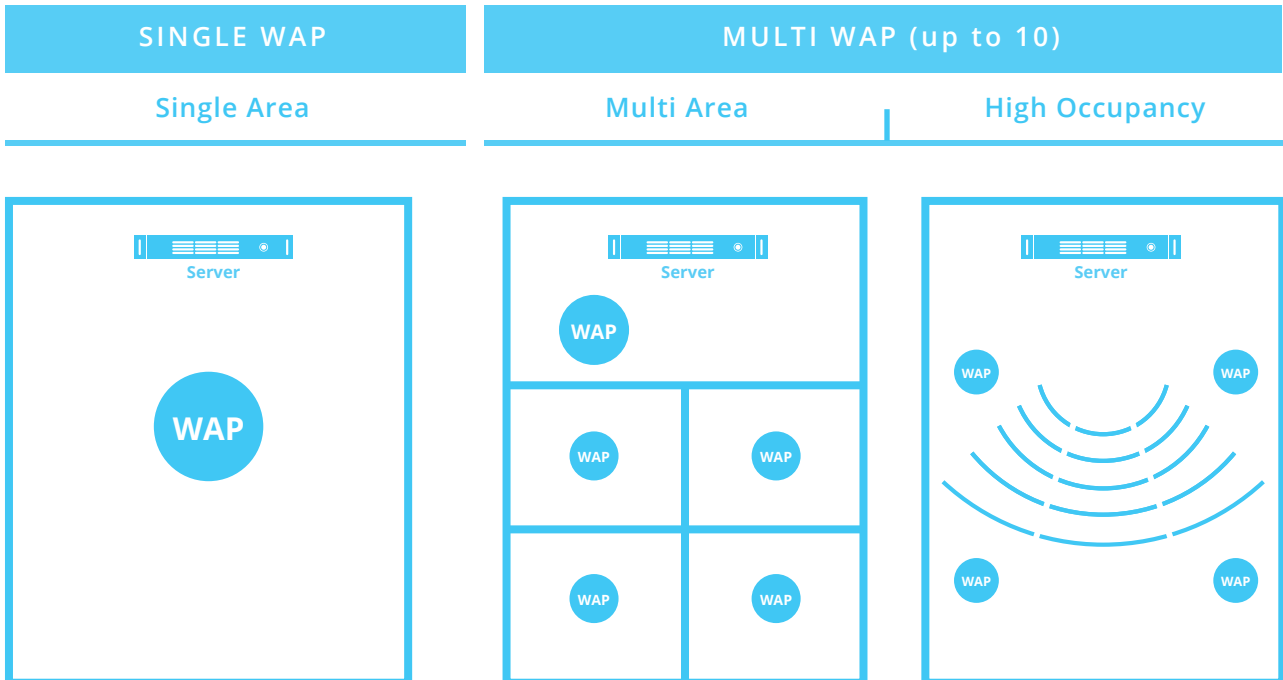

Expansion Kits

PL-330-E1 1 Wireless Access Point (WAP) Expansion Kit

The 1 Wireless Access Point Expansion Kit incorporates an additional wireless access point for expanded coverage and capability.

* Expansion kits available for venues requiring more coverage based on number of users, size, or multiple areas.